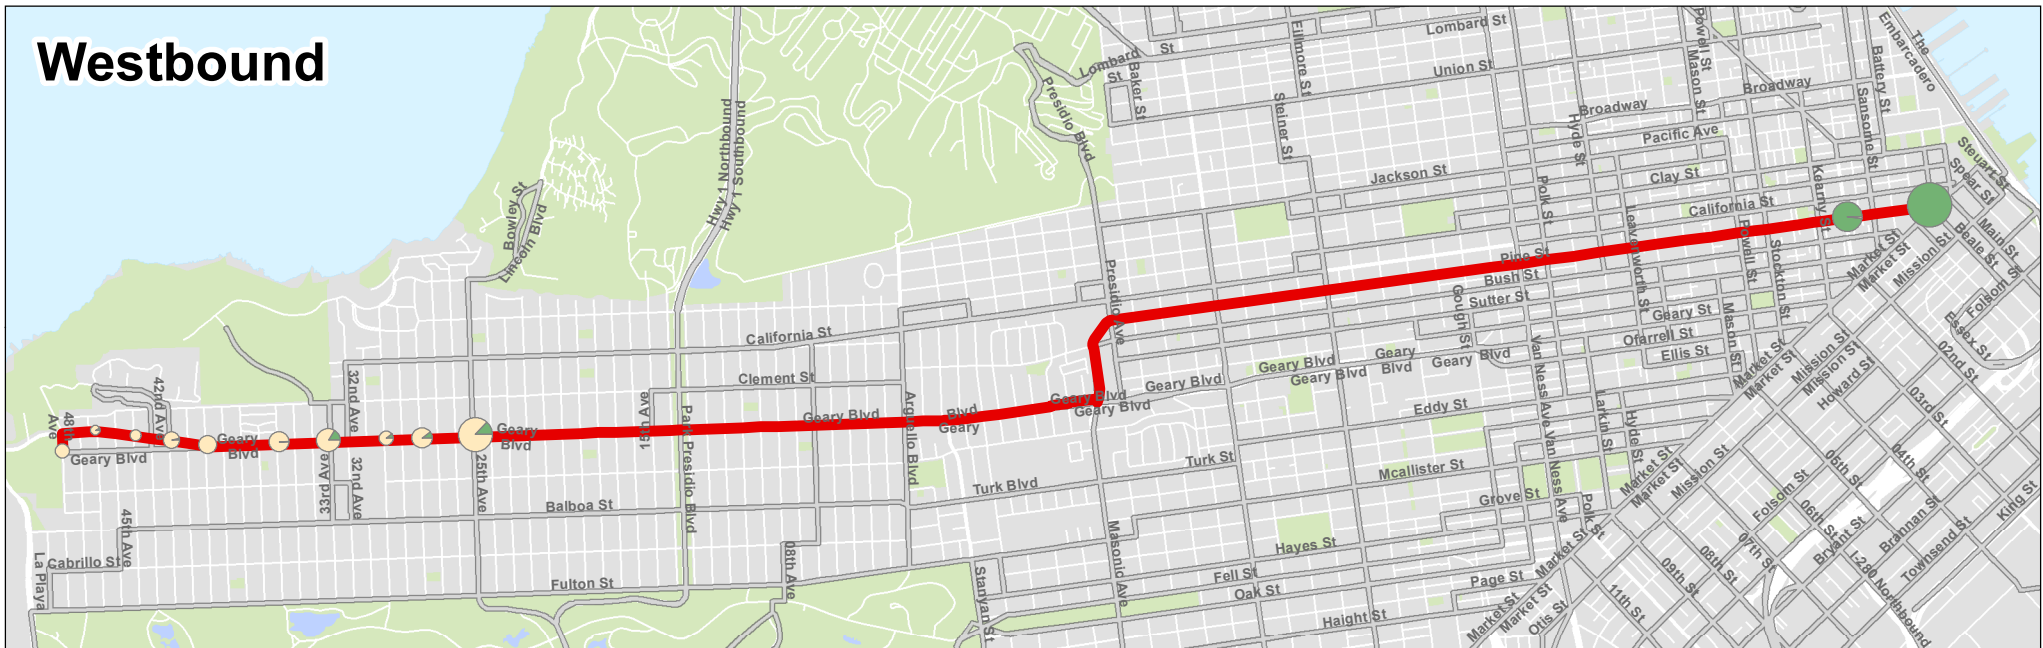

Eastbound

Westbound

38AX - Geary A Express

Data Source

SFMTA APC Data
Data Collected Fall 2010

38AX Geary A Express
Other Muni Routes