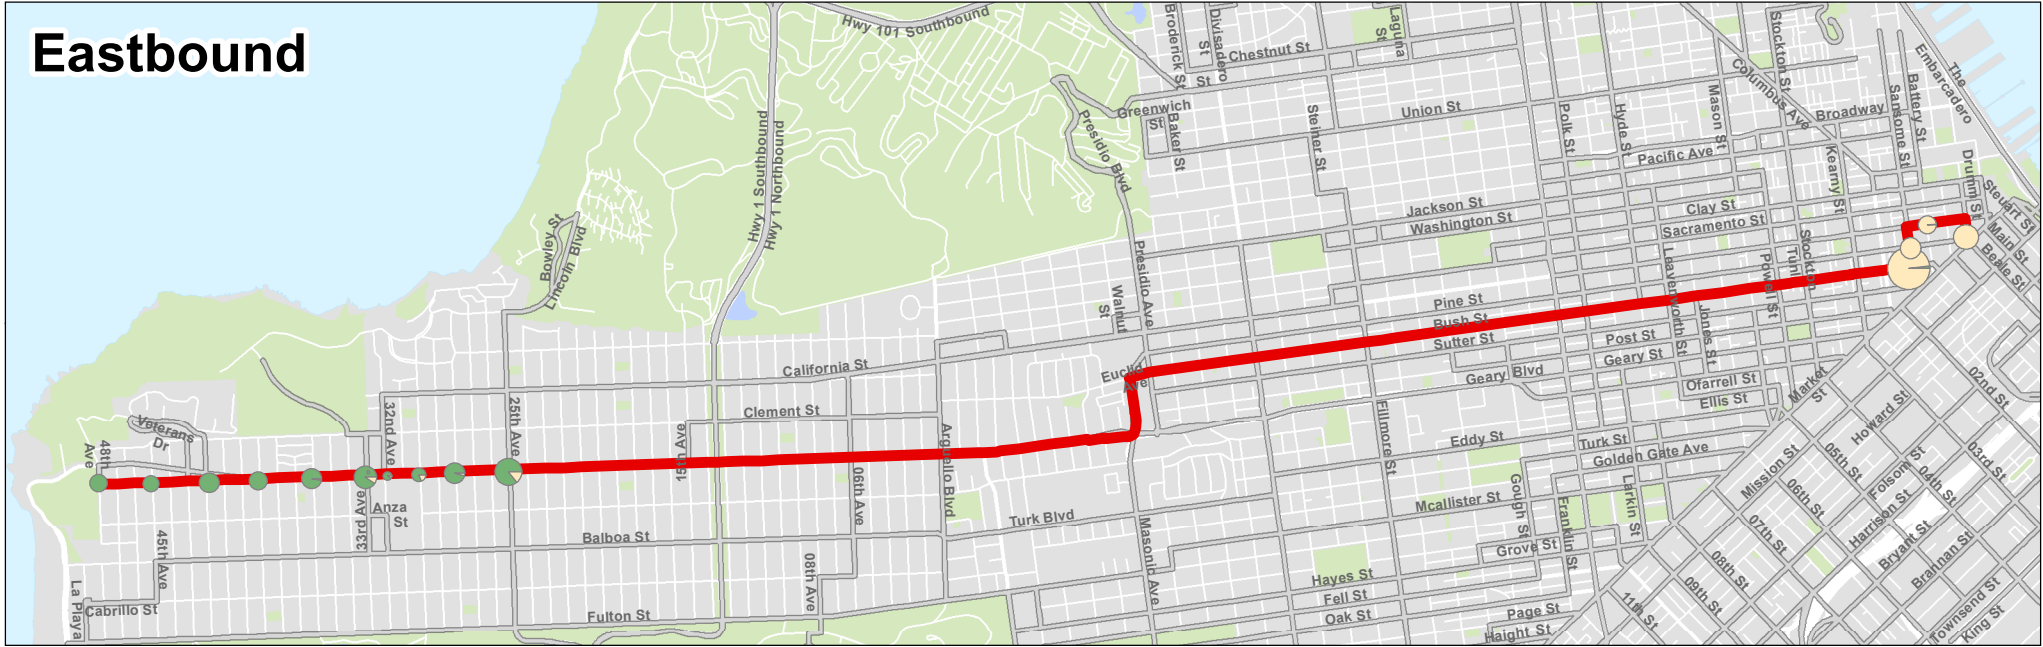

Eastbound

Westbound

38AX - Geary A Express

Data Source

SFMTA APC Data
Data Collected Fall 2010

38AX Geary A Express
Other Muni Routes