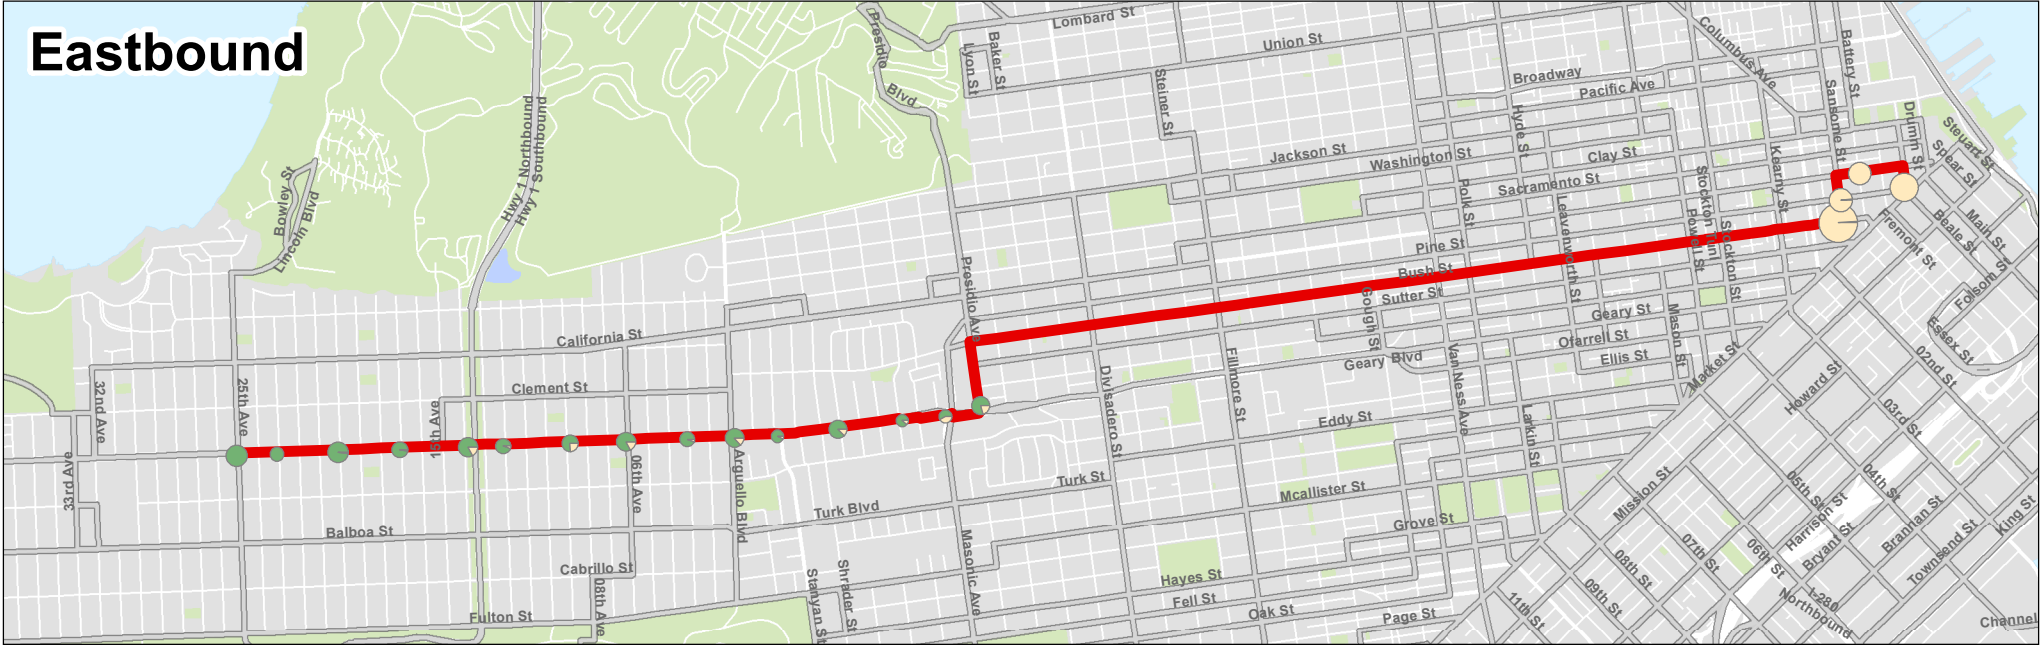

Eastbound

Westbound

38BX - Gears B Express

38BX Gears B Express
Other Muni Routes

Data Source
 SFMTA APC Data
 Data Collected Fall 2010