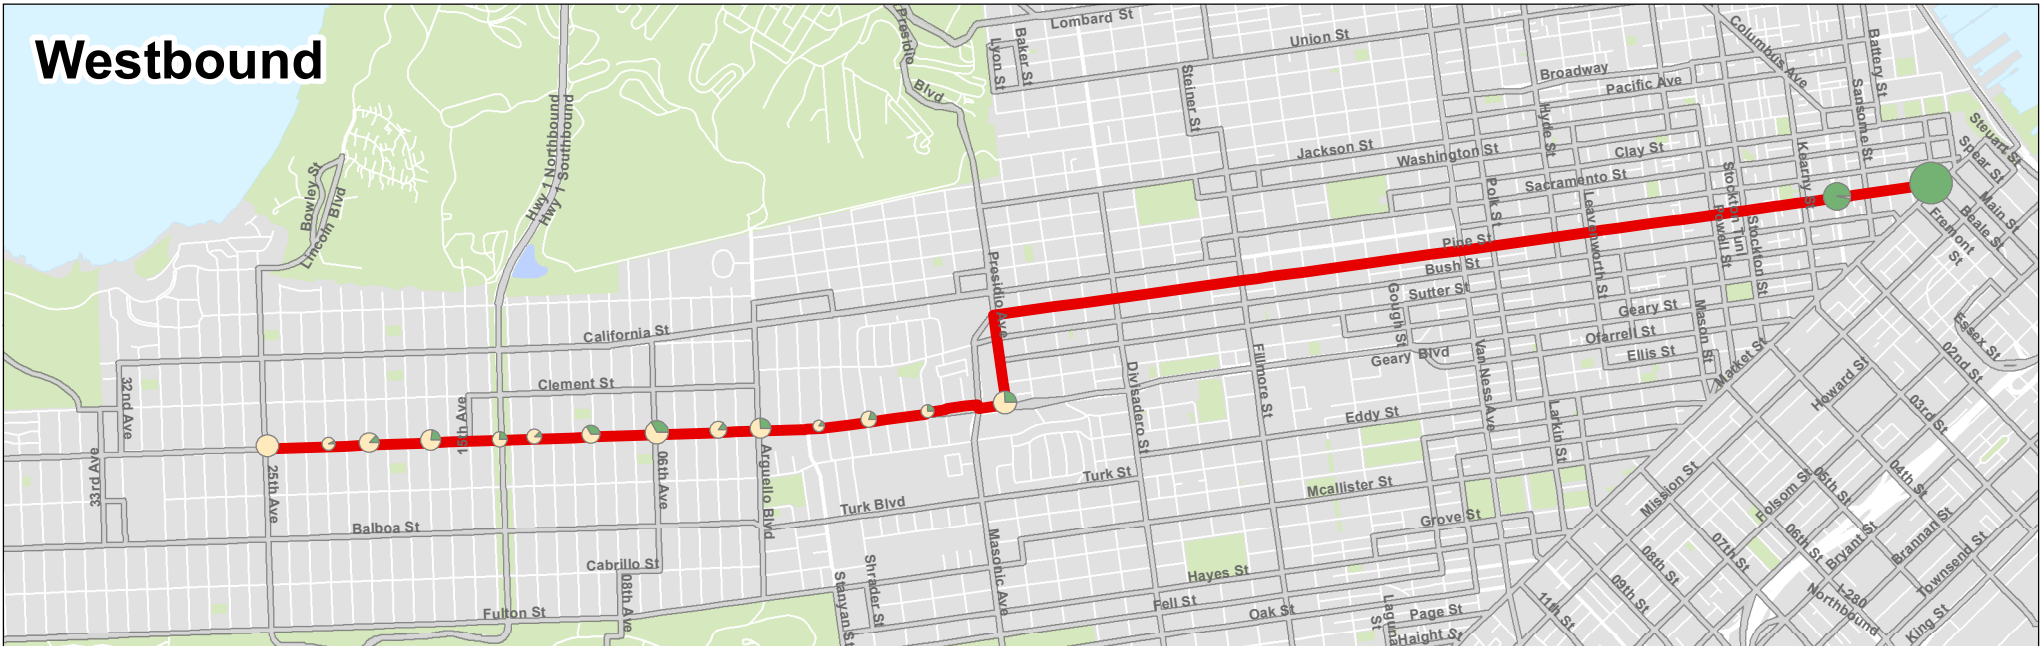

Eastbound

Westbound

38BX - Gears B Express

38BX Gears B Express
Other Muni Routes

Data Source
 SFMTA APC Data
 Data Collected Fall 2010