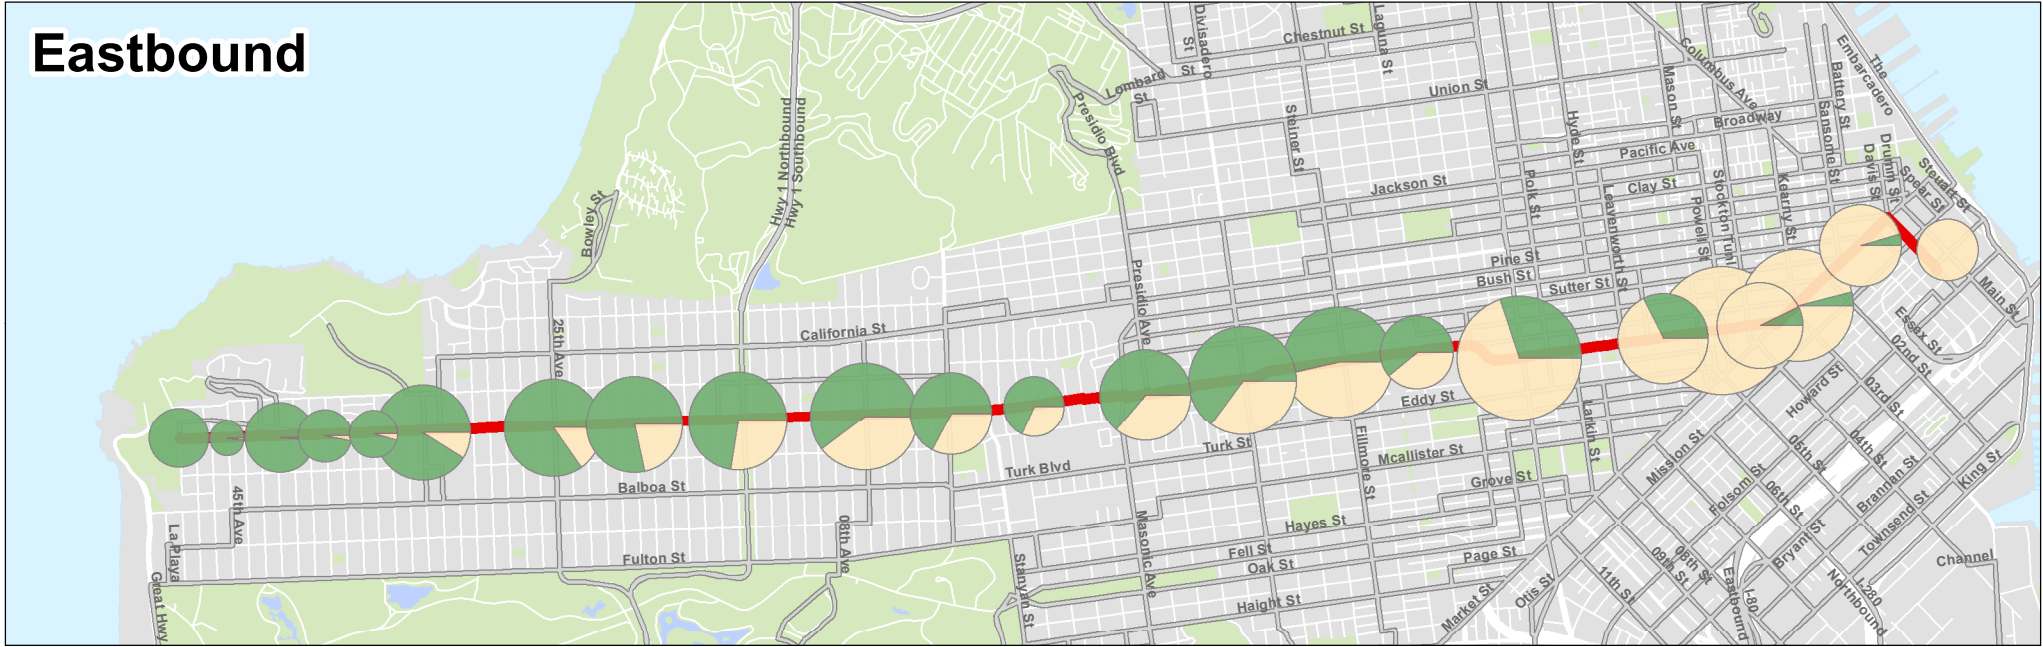

# Eastbound

# Westbound

# 38L - Geary Limited

Data Source

SFMTA APC Data  
Data Collected Fall 2010

**38L Geary Limited**  
**Other Muni Routes**