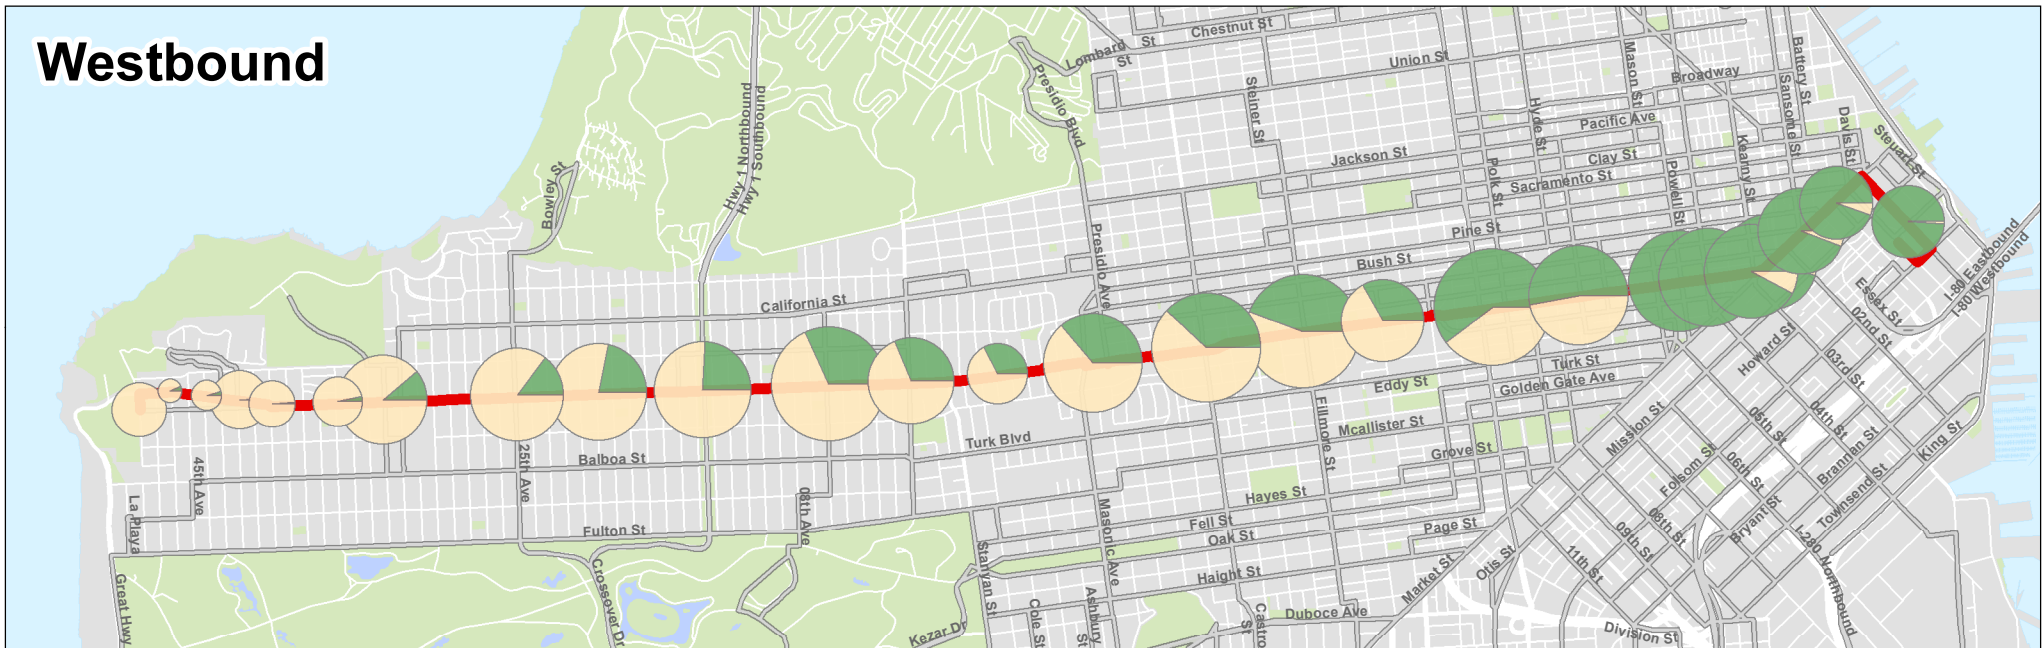

# Eastbound

# Westbound

# 38L - Geary Limited

Data Source

SFMTA APC Data  
Data Collected Fall 2010

**38L Geary Limited**  
**Other Muni Routes**