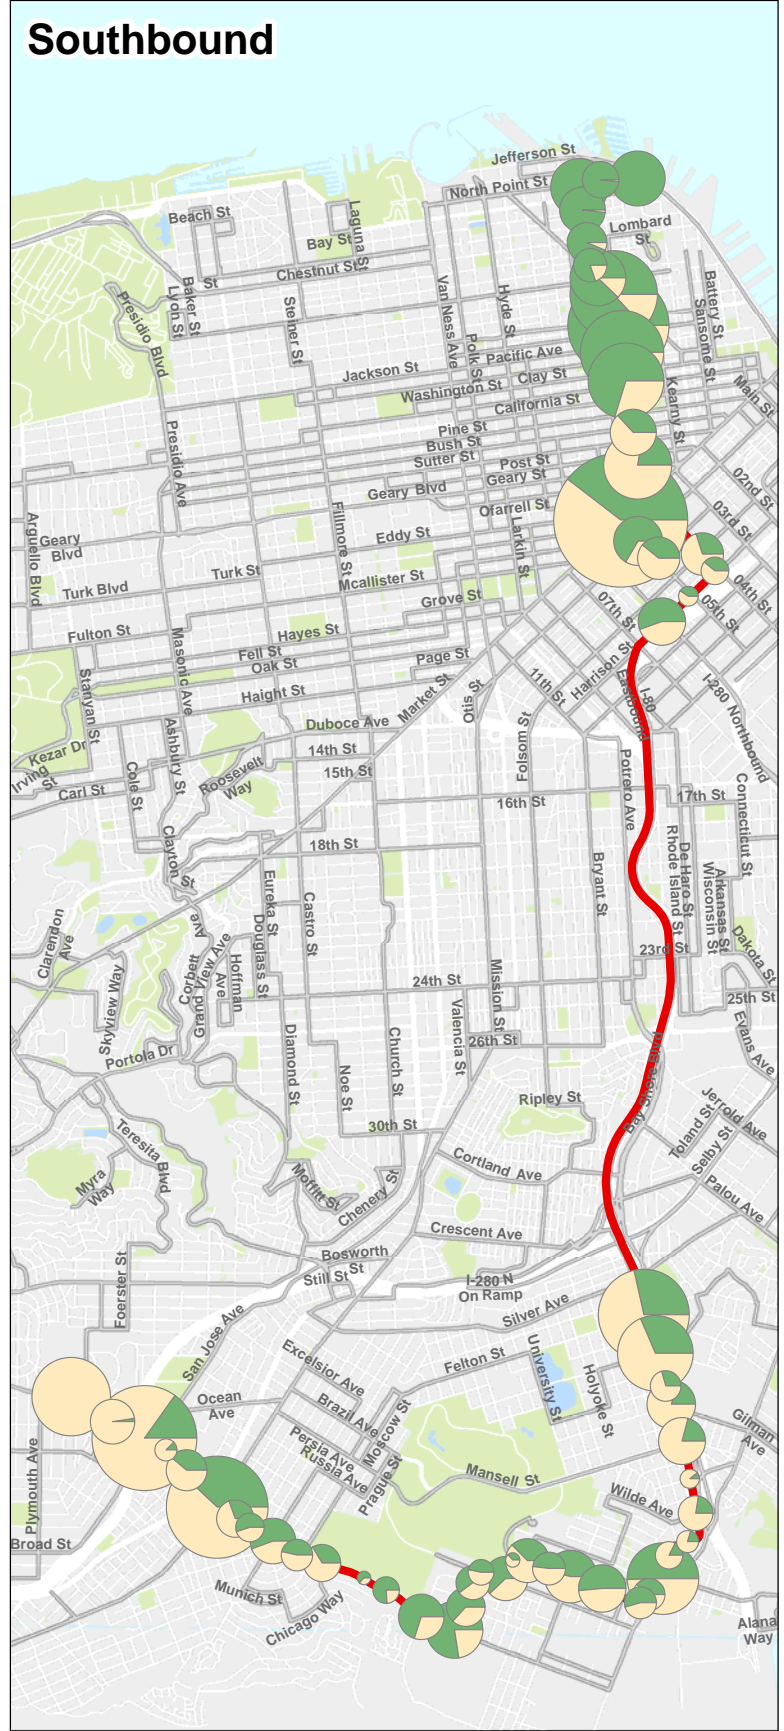

Northbound

Southbound

8X - Bayshore Express

Data Source
 SFMTA APC Data
 Data Collected Fall 2010

8X Bayshore Express
Other Muni Routes