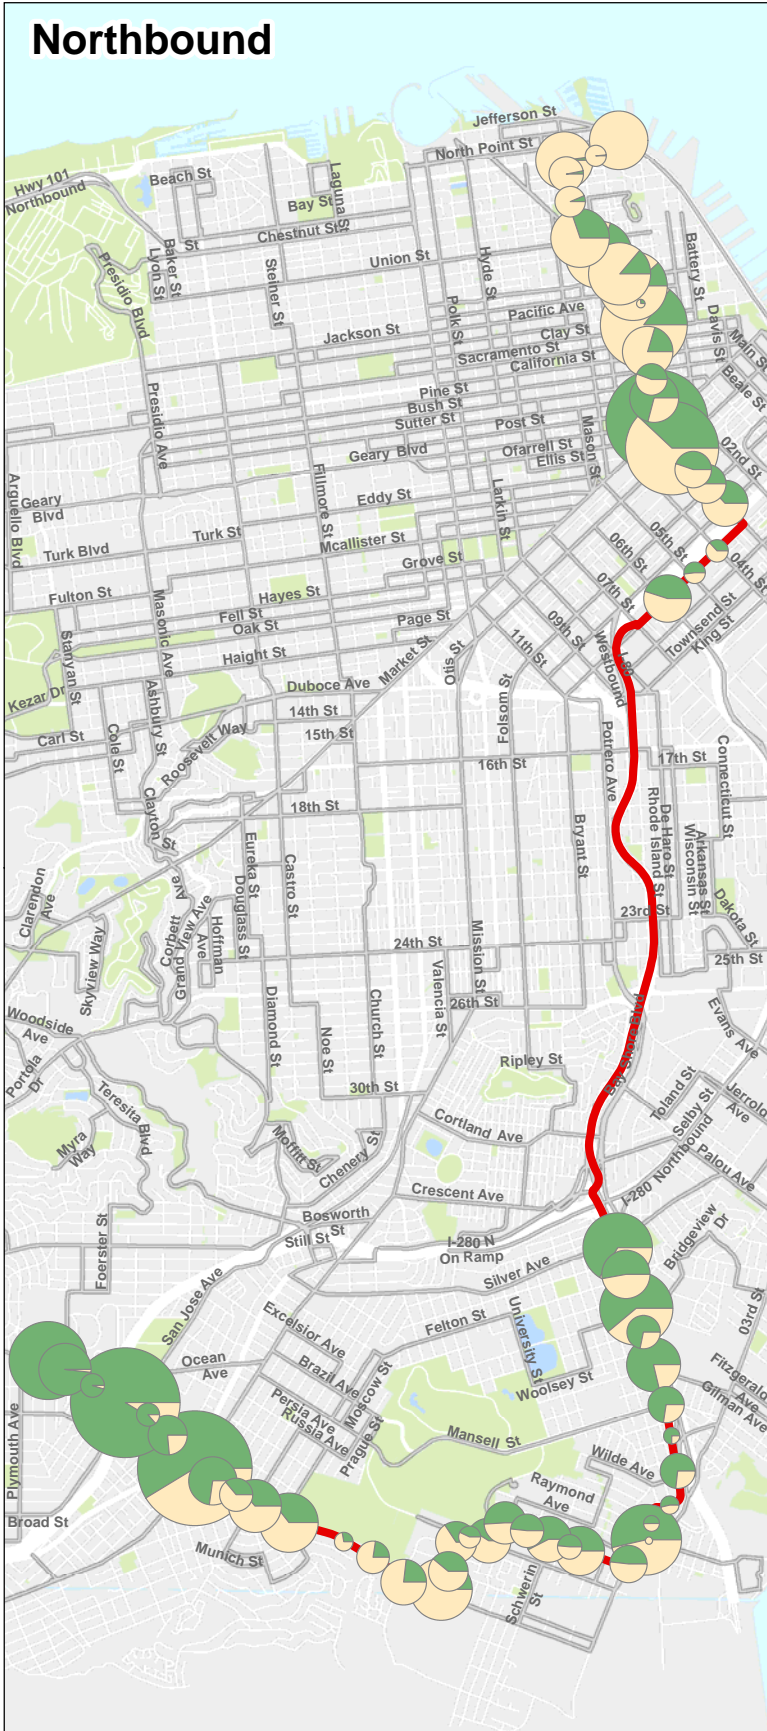

Northbound

Southbound

8X - Bayshore Express

Data Source
 SFMTA APC Data
 Data Collected Fall 2010

8X Bayshore Express
Other Muni Routes