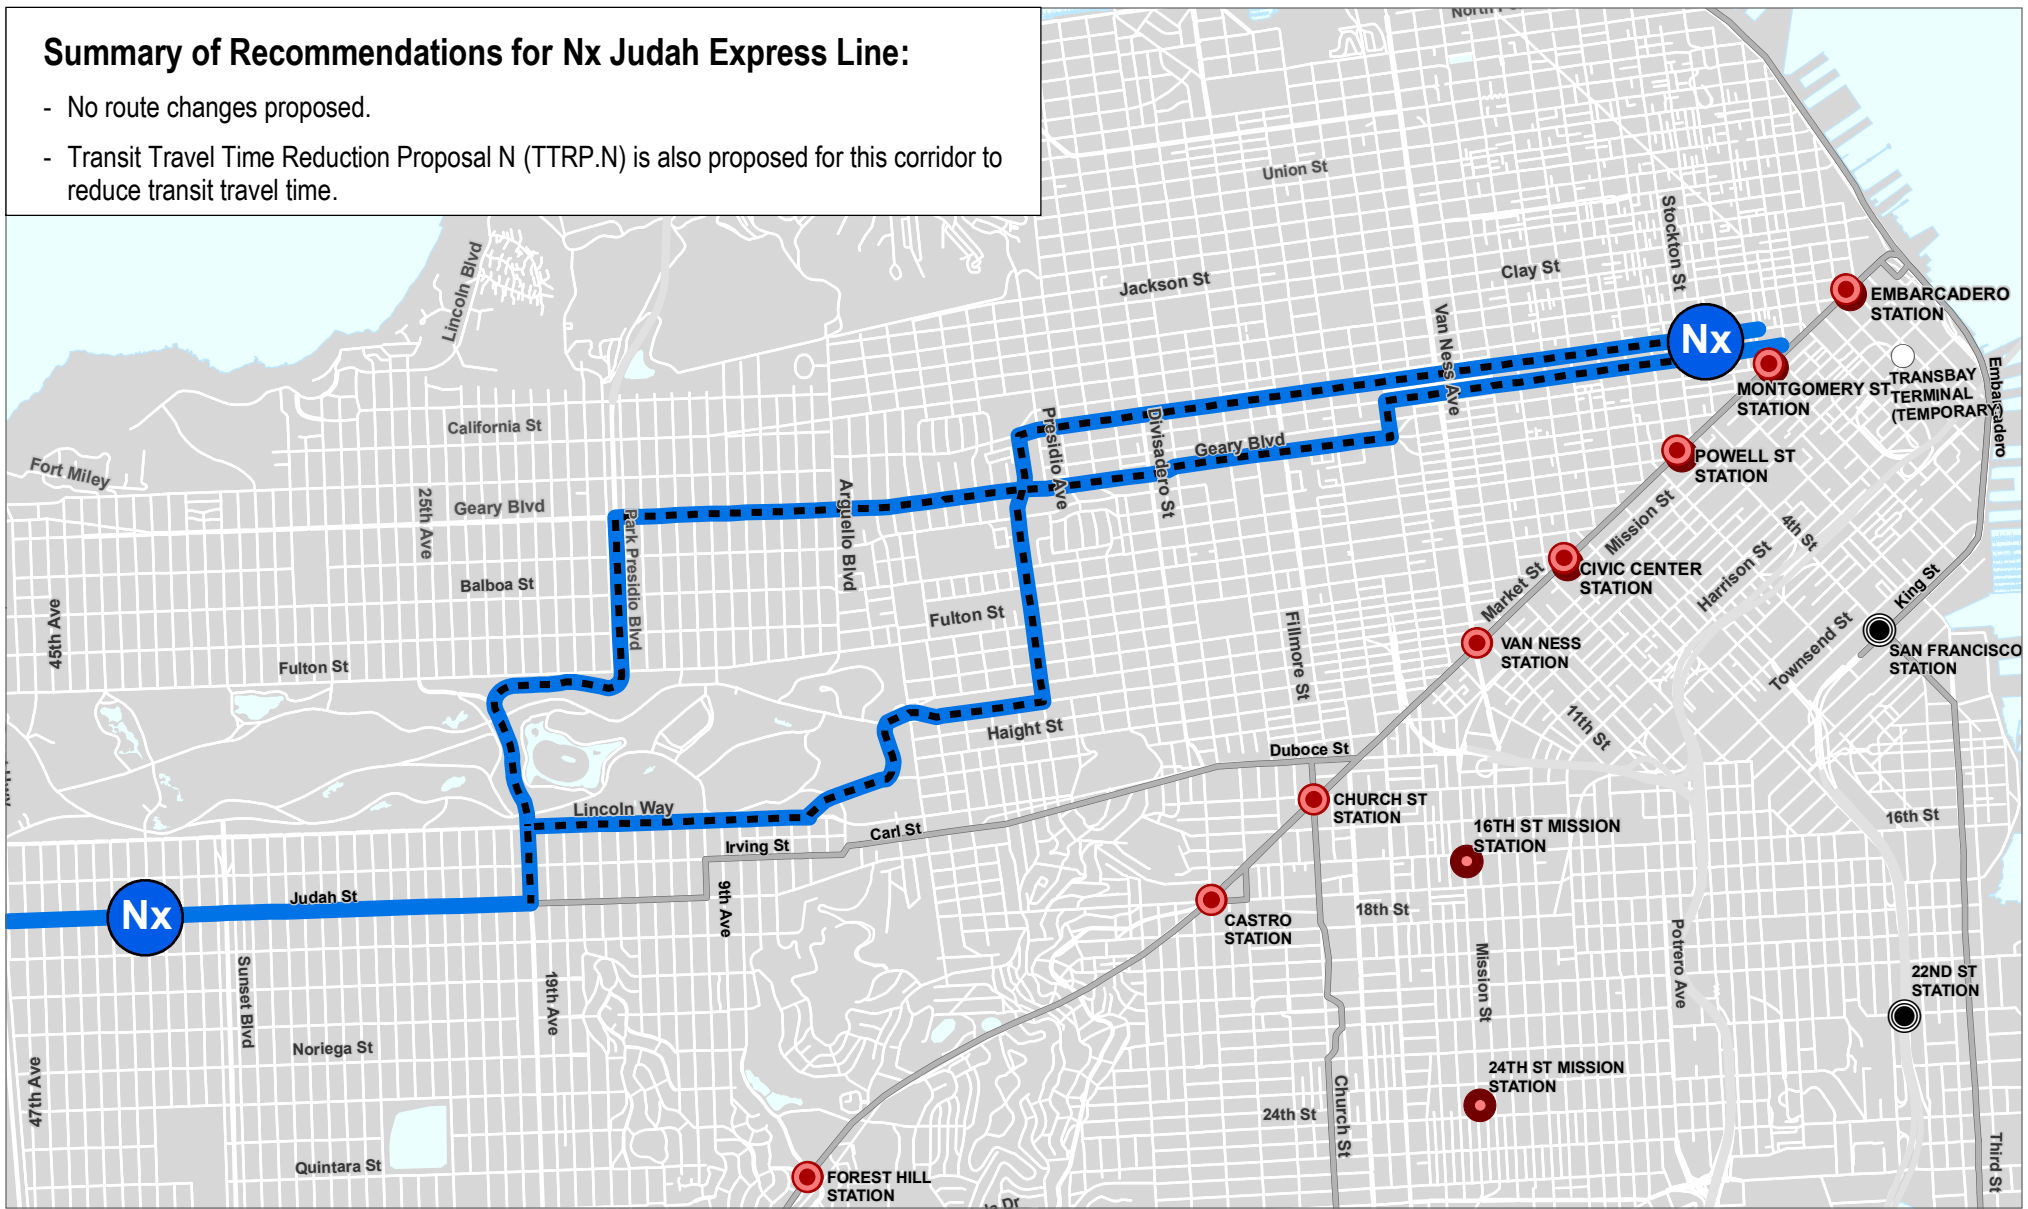

## Summary of Recommendations for Nx Judah Express Line:

- No route changes proposed.
- Transit Travel Time Reduction Proposal N (TTRP.N) is also proposed for this corridor to reduce transit travel time.

## Line Nx - Judah Express Recommended Route Alignment

### Legend

- Recommended Specialized Services Route
- Express Segment (No Stops)
- Rail Network

- Muni Metro Stations
- BART Stations
- Caltrain Stations

**SFMTA** | Municipal Transportation Agency

Map Updated  
December 2012