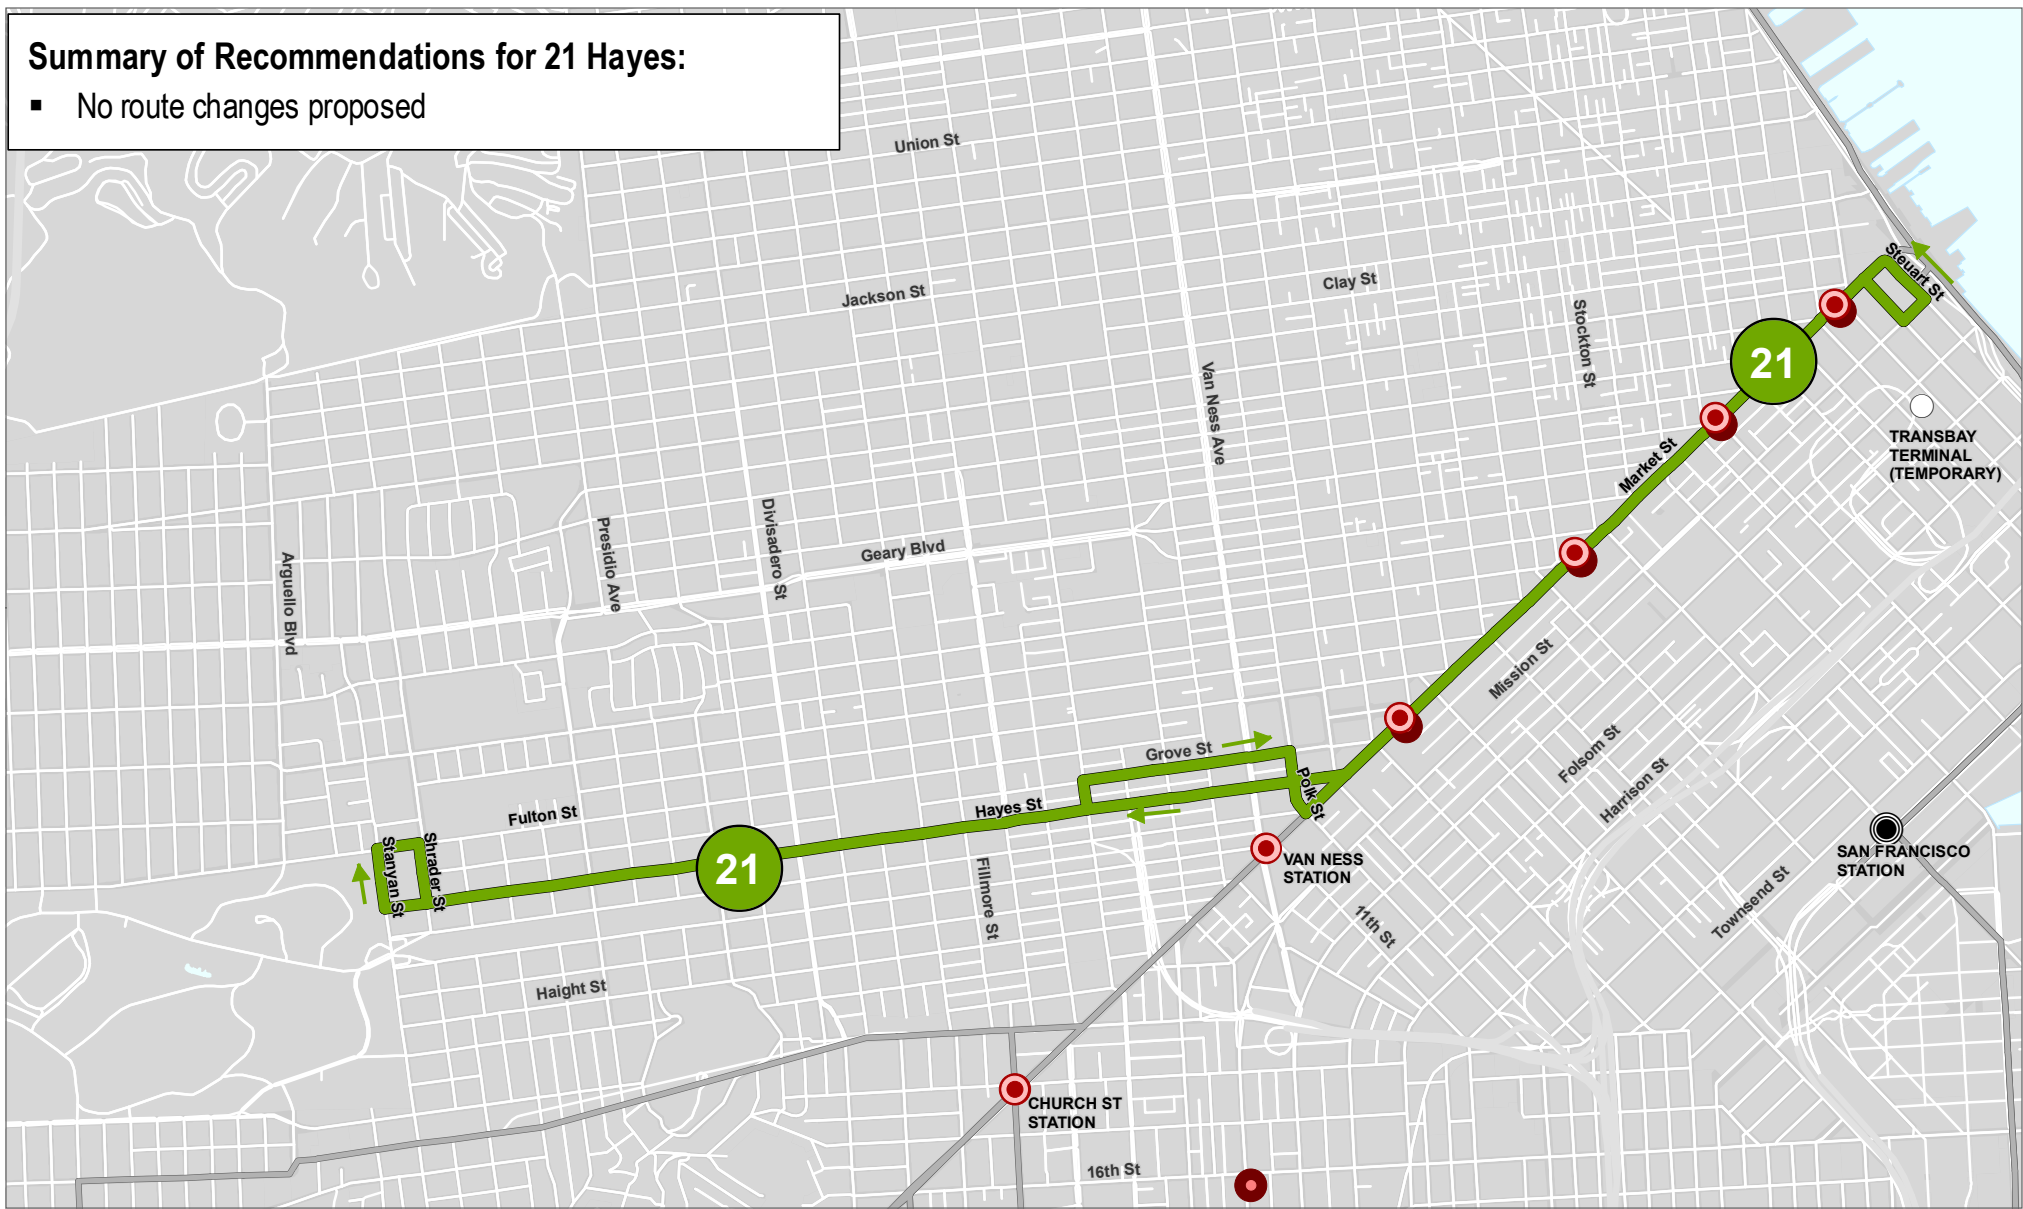

Summary of Recommendations for 21 Hayes:

- No route changes proposed

Line 21 - Hayes Recommended Route Alignment

Legend

-  Recommended Local Route
-  Rail Network
-  Muni Metro Stations
-  BART Stations
-  Caltrain Stations

SFMTA

Municipal Transportation Agency

Map Updated
December 2012

0 0.25 0.5
Miles