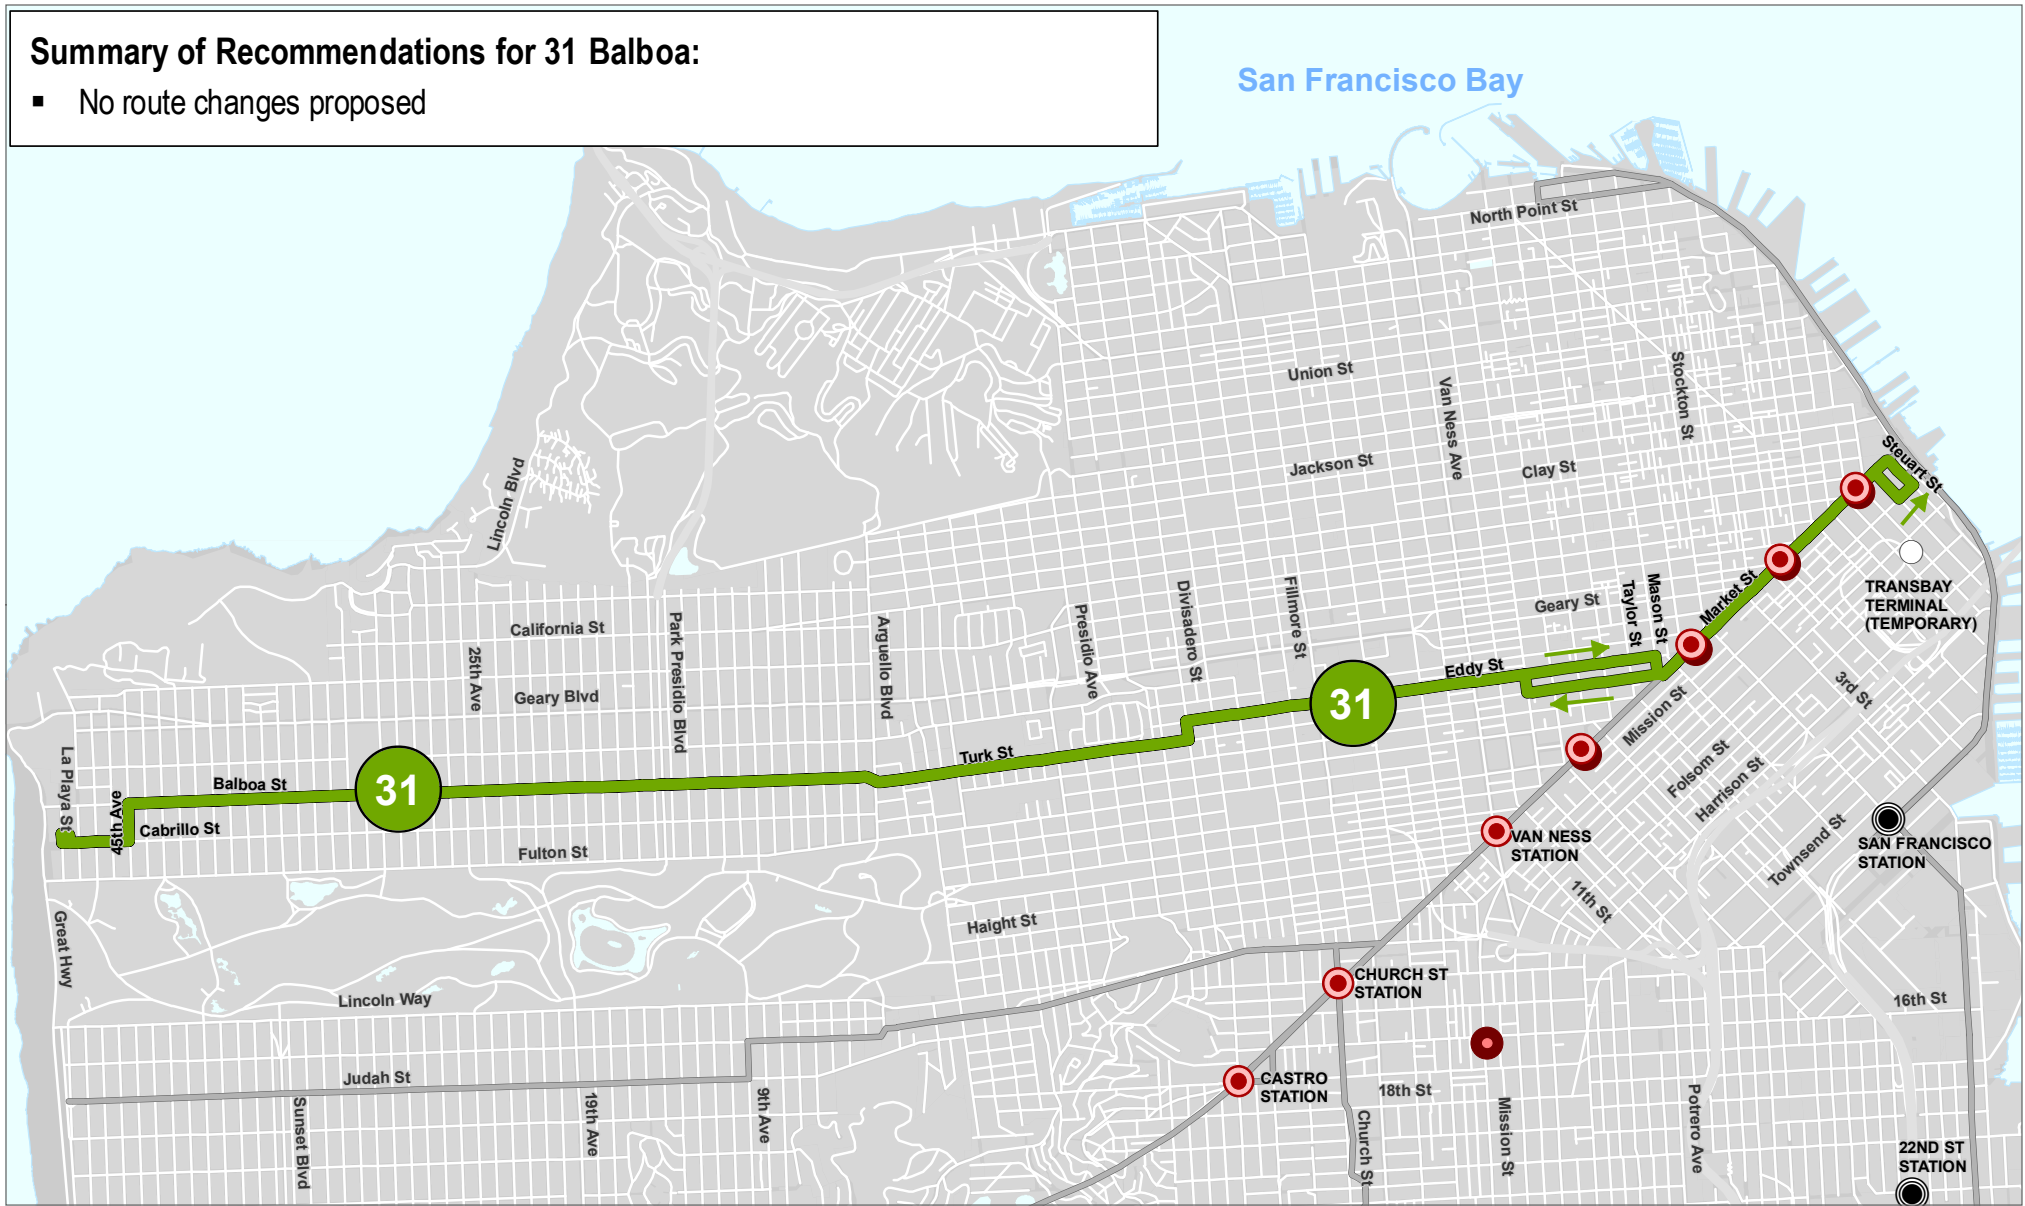

Summary of Recommendations for 31 Balboa:

- No route changes proposed

Line 31 - Balboa Recommended Route Alignment

- Legend**
- Recommended Local Route
 - Rail Network
 - Muni Metro Stations
 - BART Stations
 - Caltrain Stations