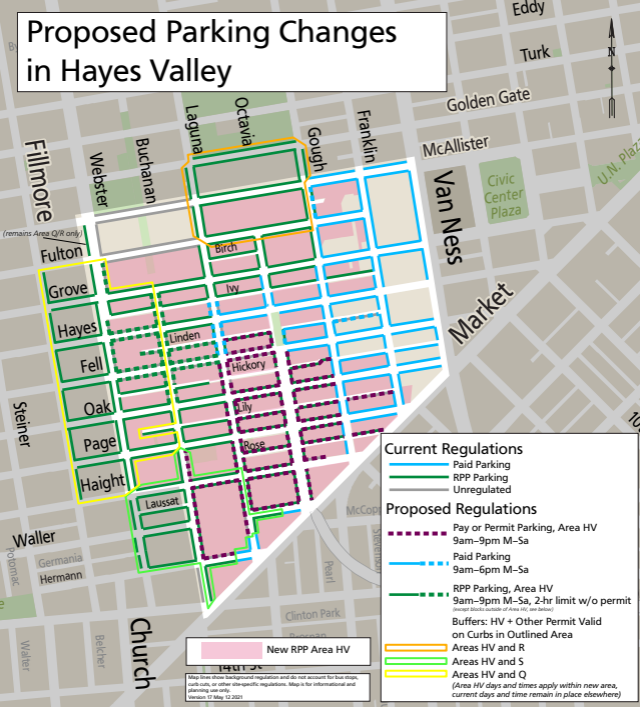

Proposed Parking Changes in Hayes Valley

New RPP Area HV

Current Regulations

- Paid Parking
- RPP Parking
- Unregulated

Proposed Regulations

- - - Pay or Permit Parking, Area HV
  9am-9pm M-Sa
- · - · - Paid Parking
  9am-6pm M-Sa
- · - · - RPP Parking, Area HV
  9am-9pm M-Sa, 2-hr limit w/o permit
  (except blocks outside of Area HV, see below)

Buffers: HV + Other Permit Valid on Curbs in Outlined Area

- Areas HV and R
- Areas HV and S
- Areas HV and Q

(Area HV days and times apply within new area, current days and time remain in place elsewhere)