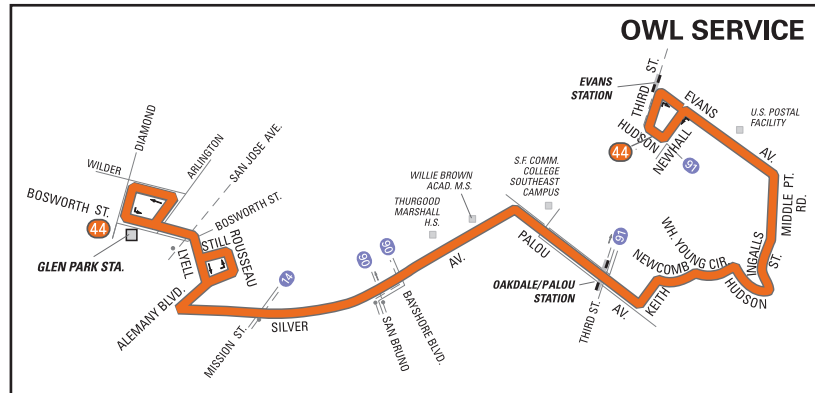

SFMTA
Municipal
Transportation
Agency

44 O'SHAUGHNESSY

effective 8/12/2017

MAP NOT TO SCALE

	Terminal
	Local service
	Express service/stop
	Connecting Muni service
	Express service
	Station
	Weekday approximately 7 - 9 a.m. and 4 - 6 p.m.

SERVICE AREA