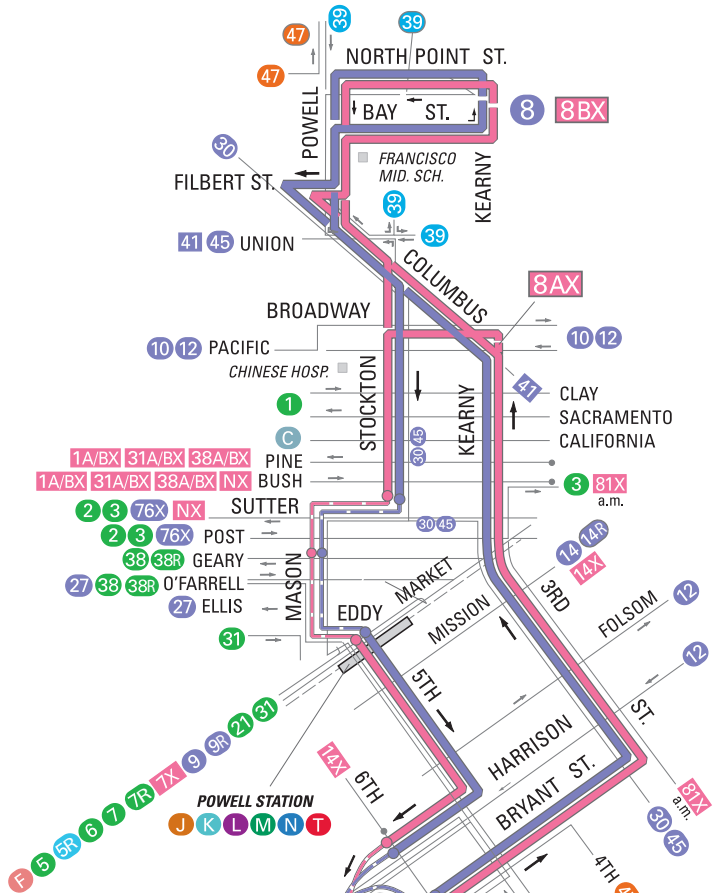

SFMTA
Municipal
Transportation
Agency

8, 8AX, 8BX
BAYSHORE

effective 9/26/2015

MAP NOT TO SCALE

8 8AX 8BX Terminal

- Local service
- Express service/stop
- Connecting Muni service
- Express service
- Station
- Weekday approximately 7 - 9 a.m. and 4 - 6 p.m.

76X WEEKENDS, HOLIDAYS ONLY

NORTH

SERVICE AREA