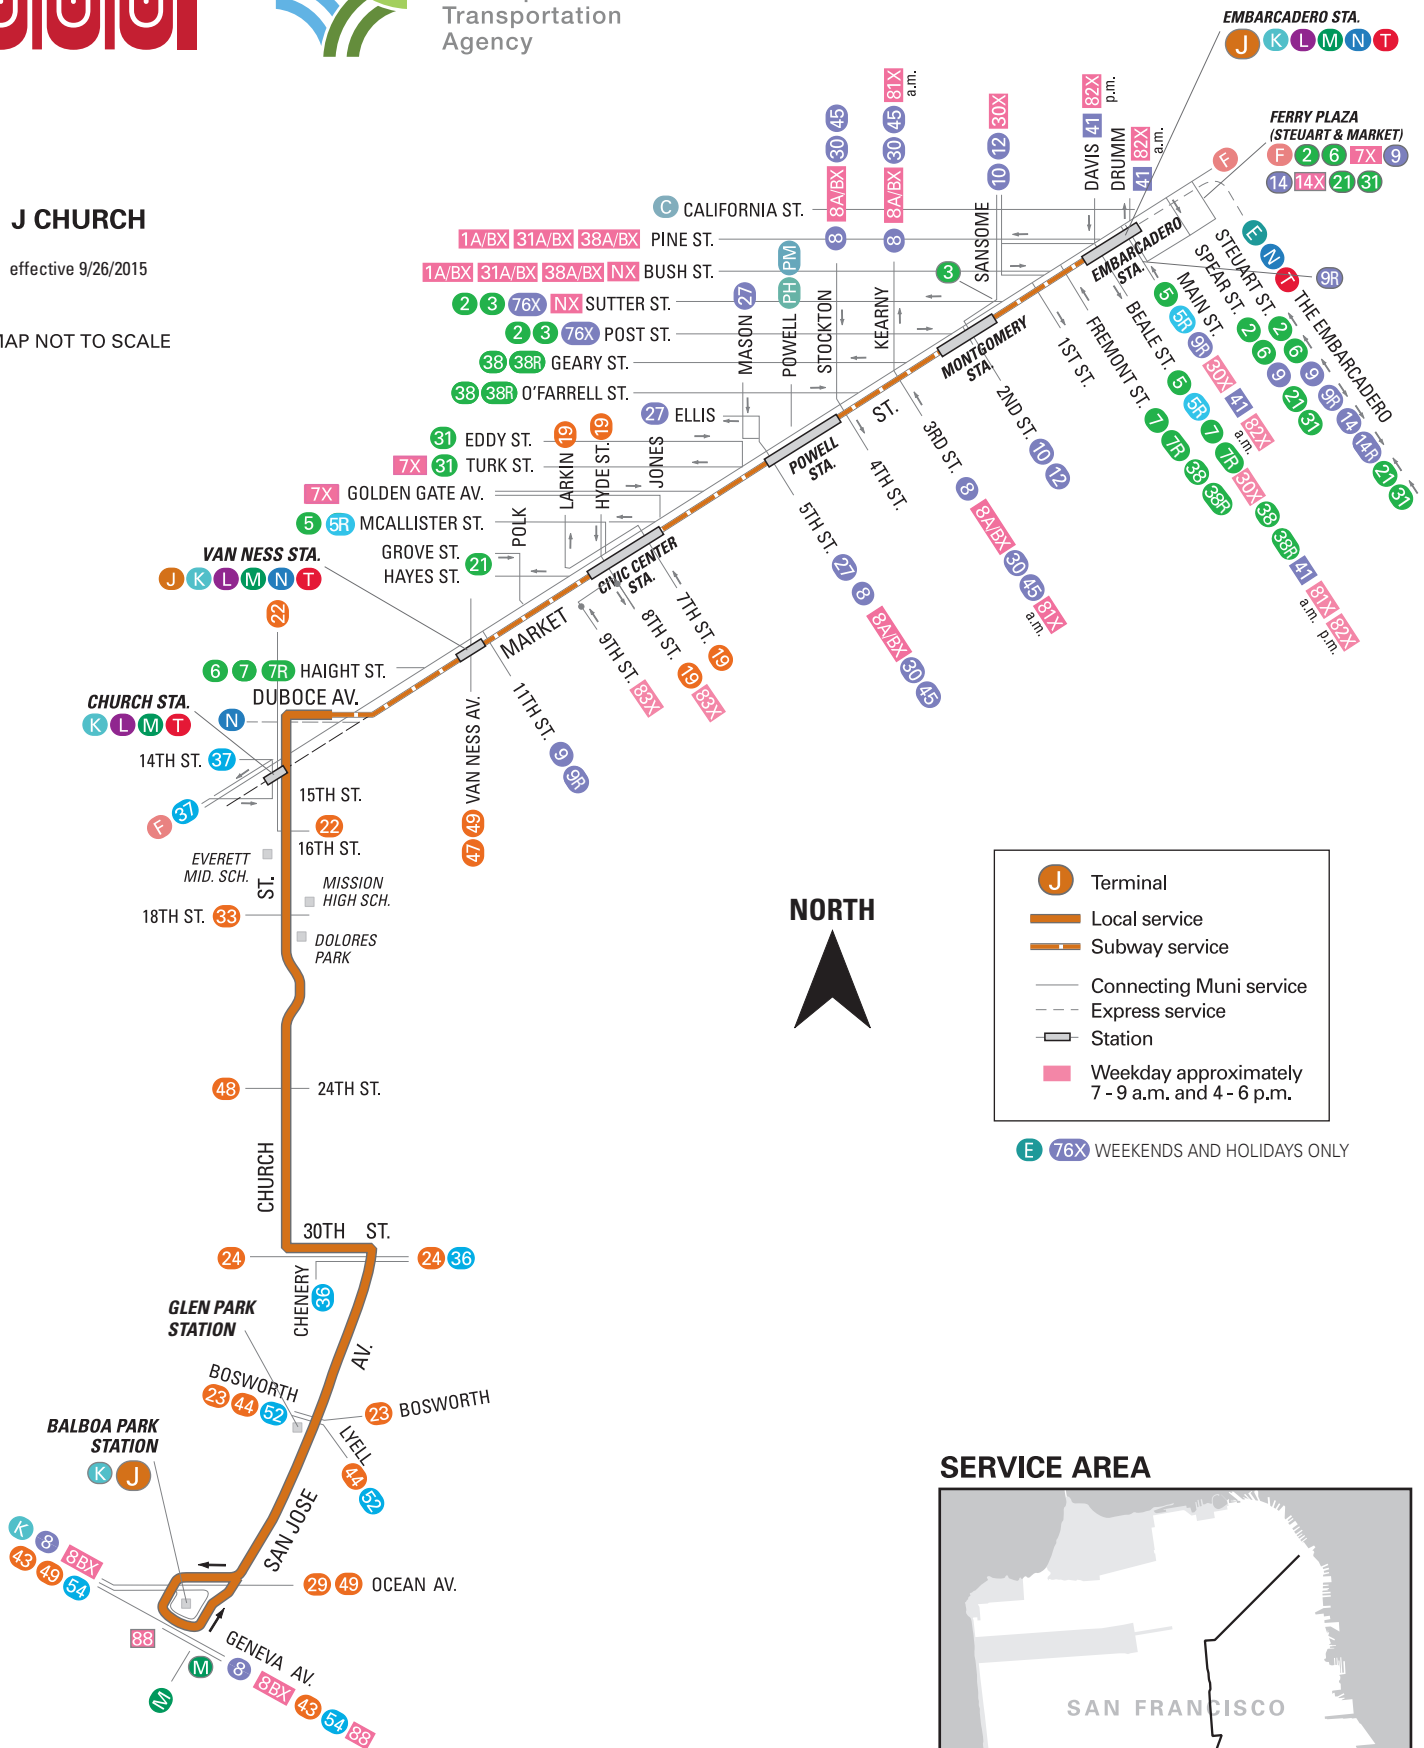

SFMTA
Municipal
Transportation
Agency

J CHURCH

effective 9/26/2015

MAP NOT TO SCALE

	Terminal
	Local service
	Subway service
	Connecting Muni service
	Express service
	Station
	Weekday approximately 7 - 9 a.m. and 4 - 6 p.m.

WEEKENDS AND HOLIDAYS ONLY

SERVICE AREA