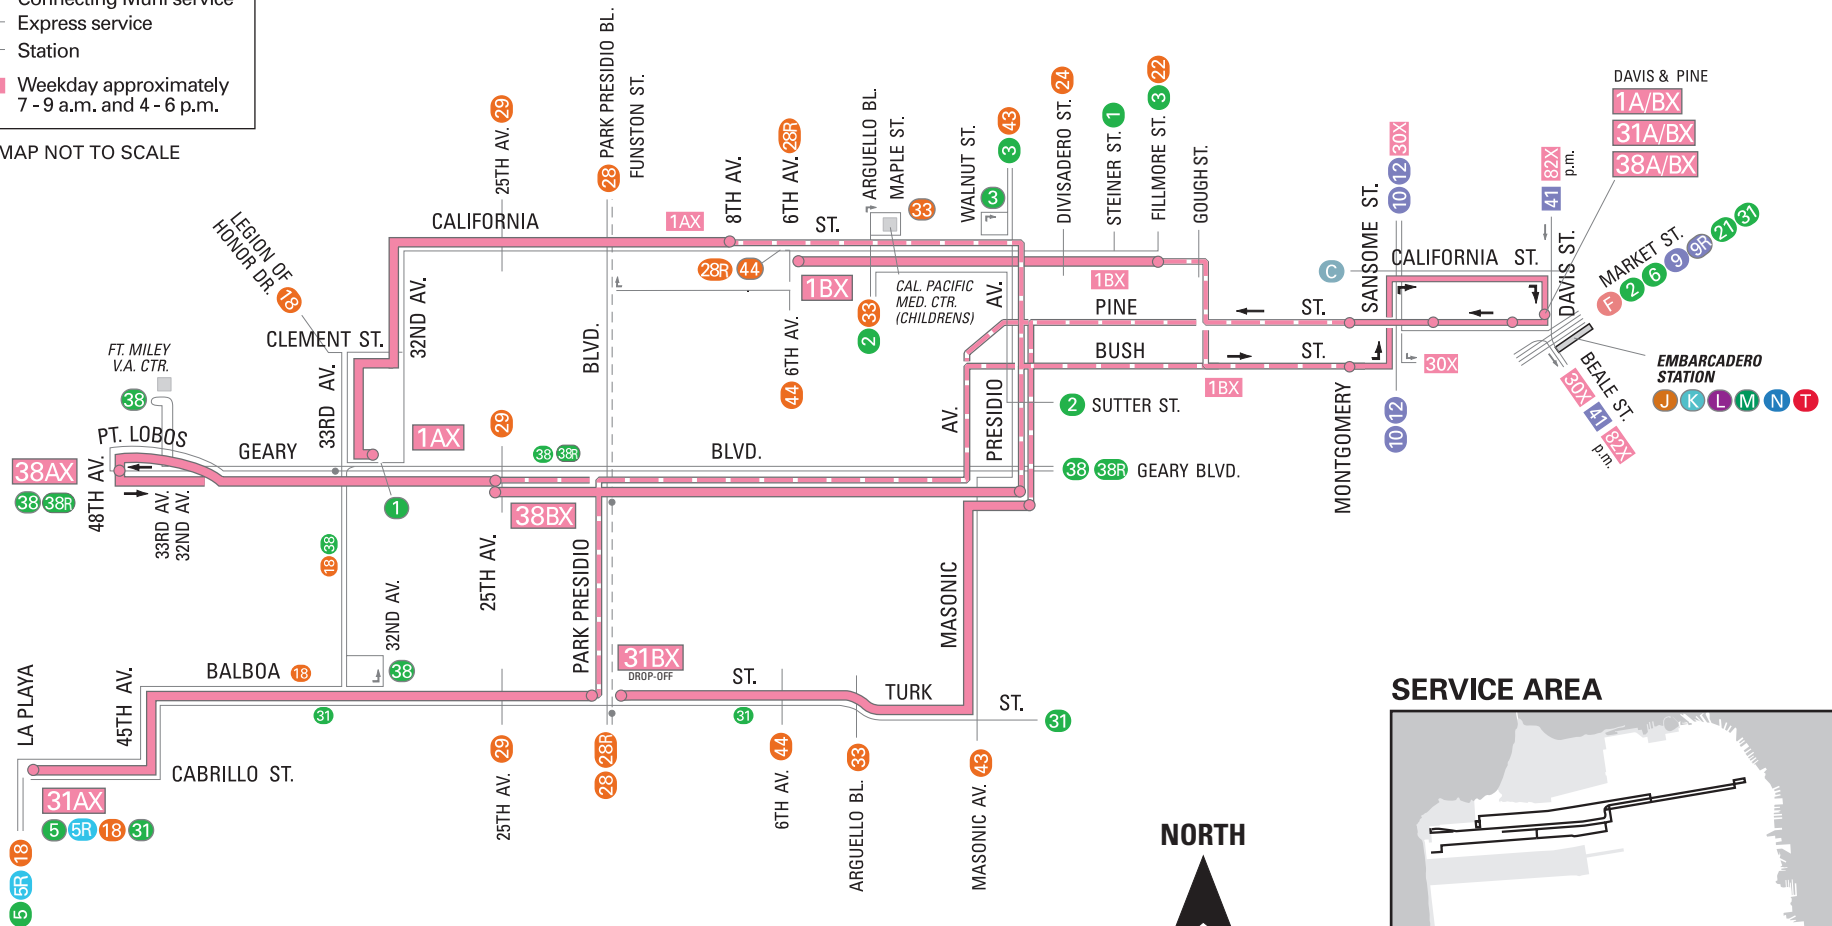

SFMTA
Municipal
Transportation
Agency

1AX/BX CALIFORNIA 'A/B' EXPRESS
31AX/BX BALBOA 'A/B' EXPRESS
38AX/BX GEARY 'A/B' EXPRESS

effective 4/23/16

1BX Terminal

Local service/stop

Express service

Connecting Muni service

Express service

Station

Weekday approximately
7 - 9 a.m. and 4 - 6 p.m.

MAP NOT TO SCALE

SERVICE AREA